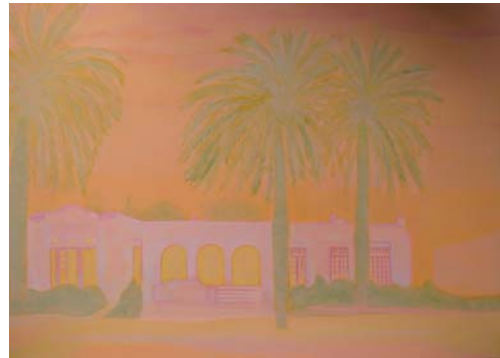

"THE INVISIBLE VIEW; BETWIXT AND BETWEEN"

CHRISTINE LATIMER

AUT: MASTER OF ART AND DESIGN EXHIBITION

Opening 27 NOVEMBER 2008, 6.00-7.30pm
AUT University & ST Paul St Gallery, 40 ST Paul St, City

Latimer, *Facing* (May 2008) Oil on Canvas,
75 x 120 x 3.5cm

Latimer, *Ahead* (May 2008) Oil on Canvas,
75 x 120 x 3.5cm

Latimer, *Below* (2008) Oil on Canvas,
75 x 120 x 3.5cm

Latimer, *Behind II* (2008) Oil on Canvas,
102 x 127 x 3.5cm

Latimer, *Less* (October 2008) Oil on Canvas,
75 x 120 x 3.5cm