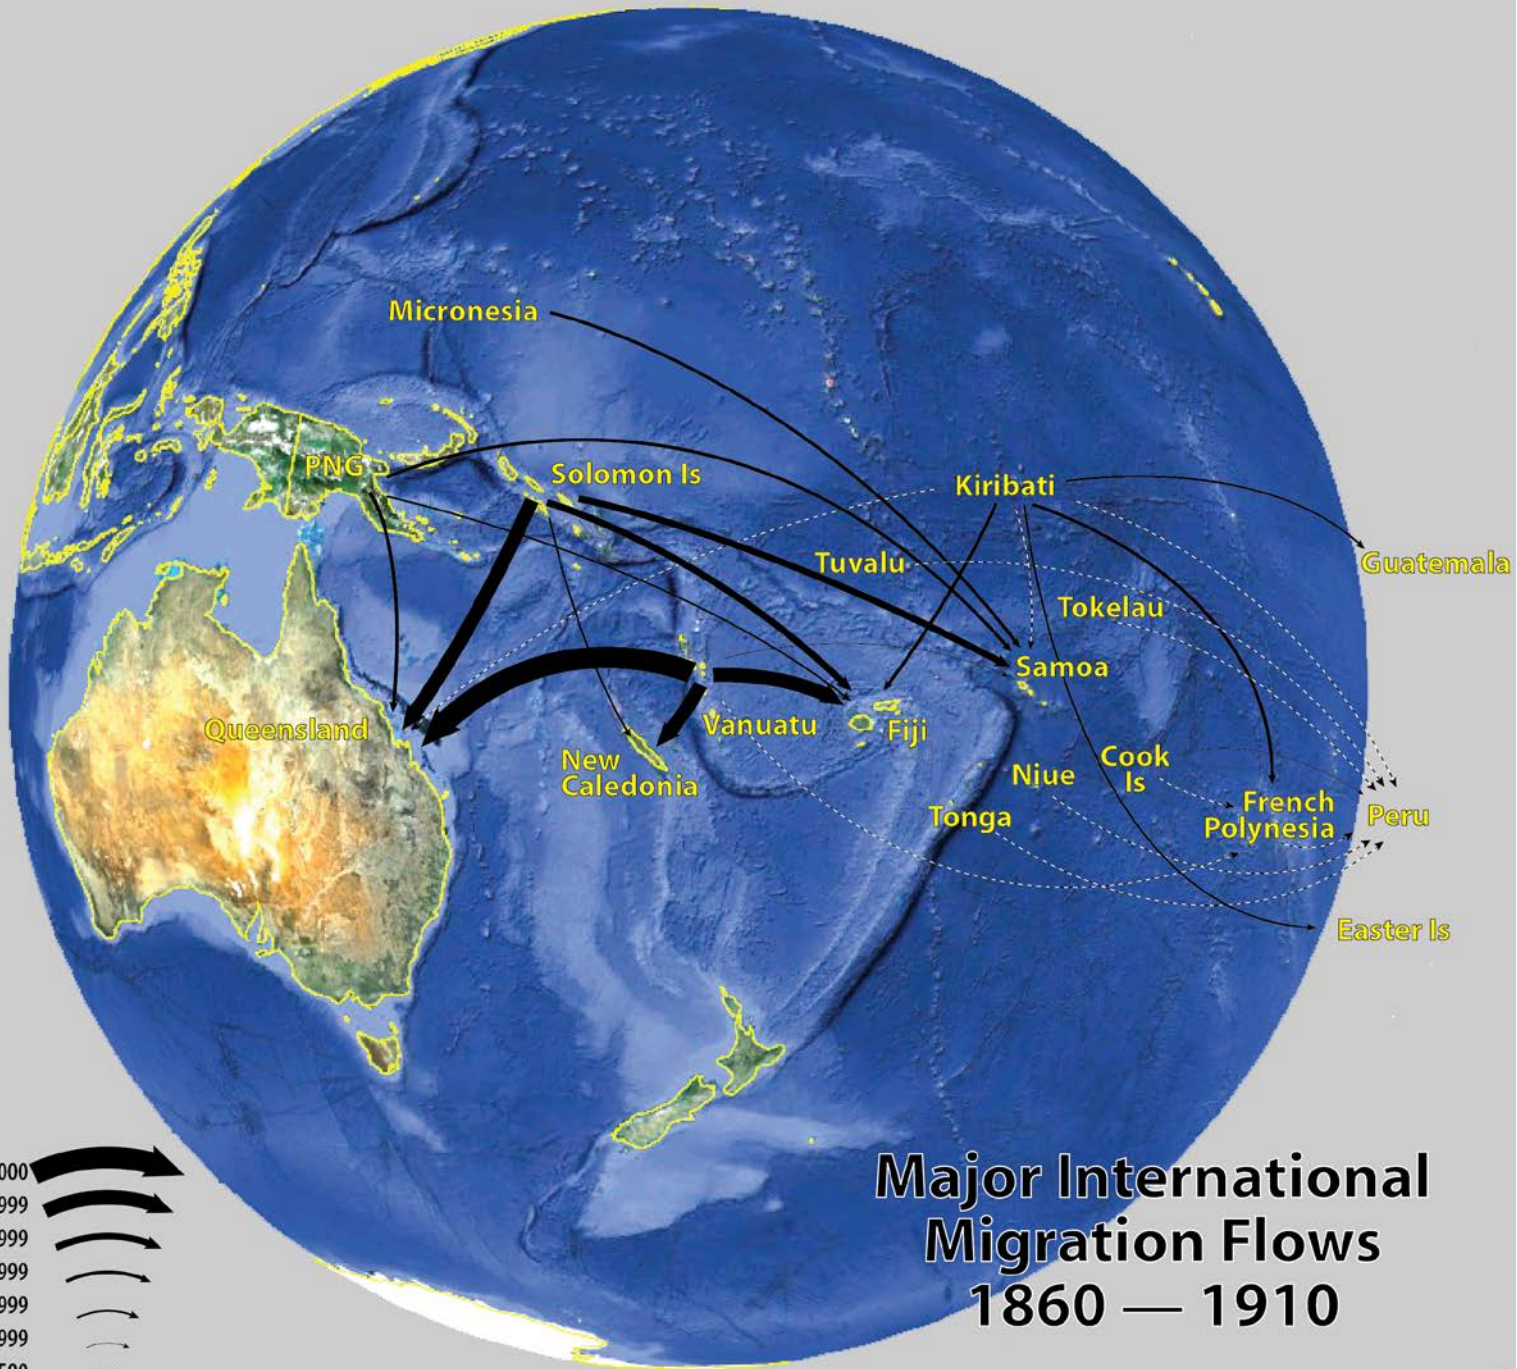

**Evidence for a question:
where is the Solomons diaspora?**

Richard Bedford

University of Waikato and AUT

A new diaspora for a new century?

- **2007 – 2011 over 2,000 visas issued to Solomon Islanders for temporary work in New Zealand, most under the Recognised Seasonal Employer Work Policy**
- **2012 Access to Australia's seasonal work programme extended to Solomon Islands – 8 workers head for Tasmania, January 2013**
- **Will these temporary flows contribute to a rebirth of a diaspora that was arrested over 100 years ago?**

Themes

- **Looking back – a 19th century Solomons diaspora**
- **A disappearing diaspora, 1901-1945**
- **A Pacific population explosion in Australia and New Zealand, 1966-2006**
- **A missing group -- where are the migrants from the Solomon Islands?**
- **A global stock-take around 2000**
- **Developments between 2001 and 2011**
- **Australia's Solomons population, 2011**

Major International Migration Flows 1860 — 1910

Pacific-born populations, ANZ, 1901-1947

Year	Australia	New Zealand	ANZ
1901	10,363	403	10,766
1911	3,410	204	3,614
1921	3,519	1,272	4,791
1933/36	3,510	1,737	5,247
1945/47	4,417	3,030	7,447

Place of residence	Number	Percent
Other Melanesia	1,400	33.3
Australia/NZ	1,800	42.8
UK/Europe	490	11.7
Asia/Middle East	250	6.0
Americas	220	5.2
Africa	40	1.0
Total diaspora	4,200	100.0

NZ Visa Approvals, Solomon Islanders, 2002-2011 (June Years)